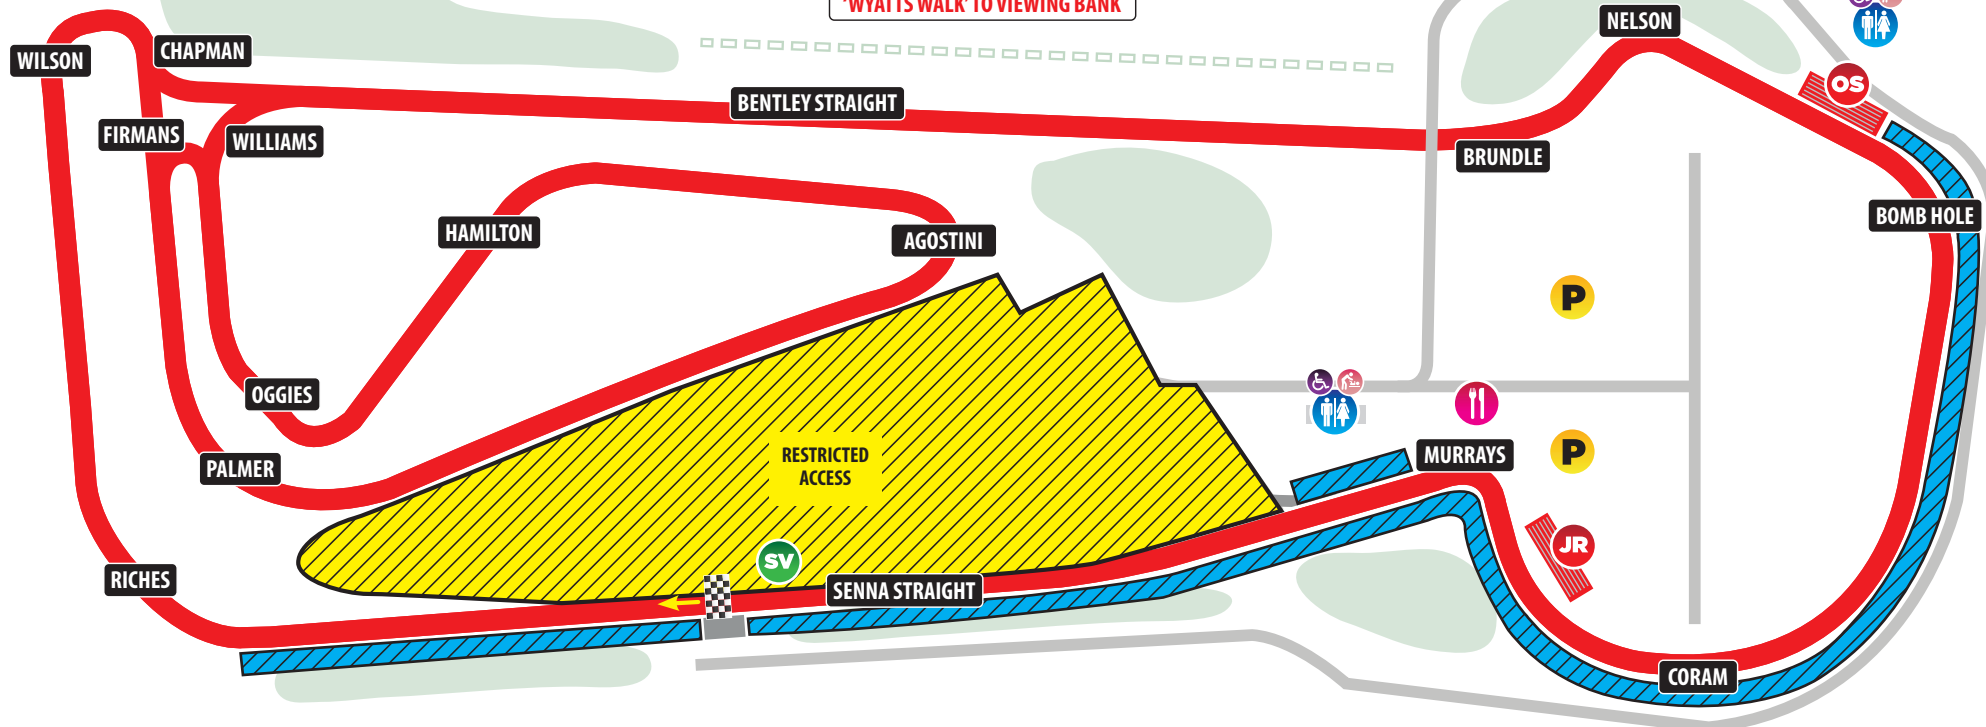

SNETTERTON CIRCUIT

SNETTERTON CIRCUIT, NORWICH,
NORFOLK, NR16 2JU

WWW.SNETTERTON.CO.UK

MAP KEY

Not all facilities are available at every event

Parking	Refreshments
Toilets	Footpaths
Disabled Toilets	Raised Viewing Banks
Baby Changing	Grandstand

VIEWING KEY

Jim Russell Stand	Oliver Sear Stand
Silver Hospitality	

Restricted Access Areas

Only accessible to event competitors, officials and marshals with valid passes. **Strictly no visitor access.**

No Access Allowed

Thetford A11
Cambridge A14
London M11

Norwich A11 ↑

East Harling ↓

'WYATTS WALK' TO VIEWING BANK

Snetterton